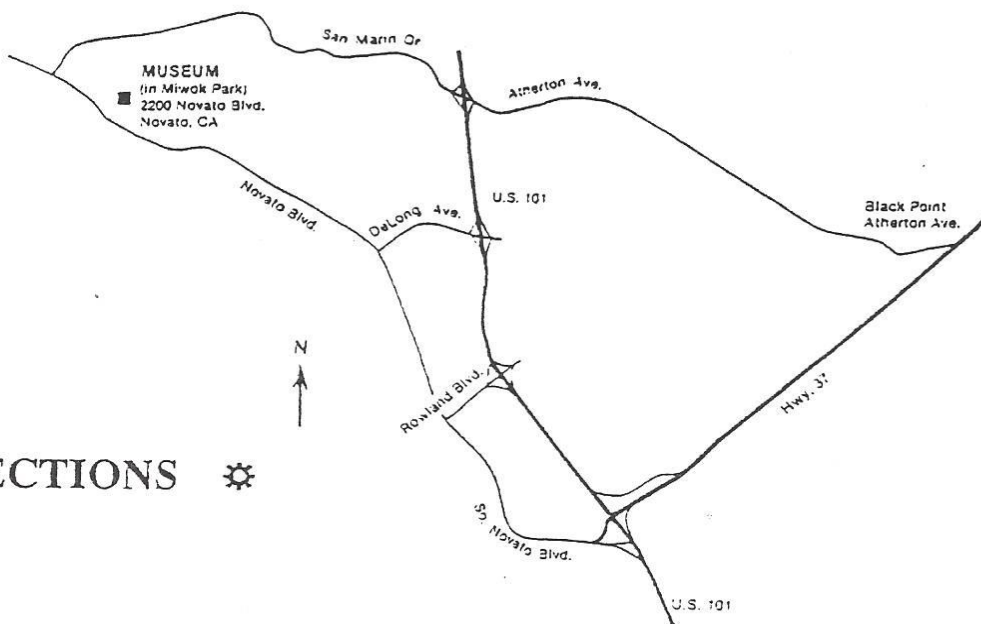

Marin Museum of the American Indian

⚙ DIRECTIONS ⚙

From Highway 101 North or South

- Take the San Marin Drive / Atherton Avenue exit.
- Follow San Marin Drive for 3 miles to Novato Blvd.
- Turn left onto Novato Boulevard.
- Museum is 1/4 mile down on the left in MIWOK PARK.

From Highway 37

- Take the Atherton Avenue / Black Point exit.
- Follow Atherton Avenue for approximately 3 miles, crossing over Highway 101 where the road becomes San Marin Drive.
- Continue on San Marin Drive and follow directions above.

From Olema (the Coast)

- At intersection of Highway 1 and Sir Francis Drake, turn onto Sir Francis Drake Boulevard.
- Follow for 2 miles to the Platform Bridge Rd.
- Turn left and continue along Platform Bridge Rd / Petaluma-Pt. Reyes Rd. for about 9 miles to Novato Blvd.
- Turn right onto Novato Blvd., and follow for about 6 miles.
- Museum is 1/4 mile beyond the intersection with San Marin Drive on the left in MIWOK PARK.